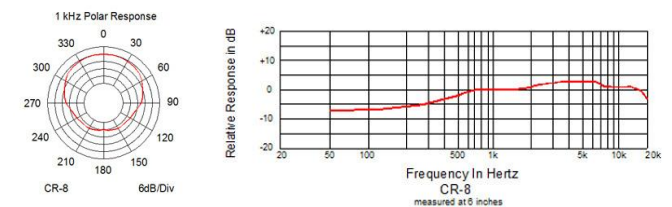

Operating Voltage: 1 ~ 10 V

Cable Length: 4 ft .077 in. + connector

Net Weight: 0.6 oz

Colors: Beige, Brown or Black

X-Connectors: TA3F, TA4F, TA5F, lockable 3.5mm, Hirose, Lemo-style

Included Accessories: Larger windscreen, SLIDER1 cable clip, alligator cable clip, storage box