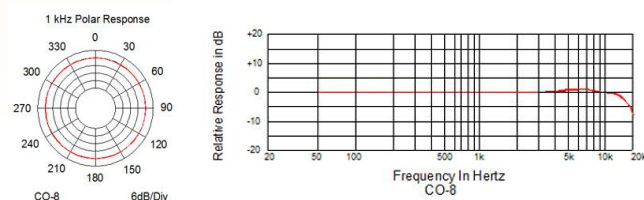

SERIES8™

microphones

CO | CR CLASSICS

Lavalier Models: CO-8WL | CR-8L

Omnidirectional or Cardioid Elements

Precision Performance with Low Profile

The sign of a good miniature lavalier microphone is no sign at all! Small and discreet, their low-profile nature is what broadcasters and performers love the most. Gently tucked behind a button or hidden in a hairline, miniature lavalier microphones are the most unobtrusive technology on stage or on camera. Whether you need it in a waterproof omni, or a cardioid version, you're assured a compact and inconspicuous appearance.

Technical Specifications

CO-8 Omni Element: Waterproof Back Electret Condenser

Pattern: Omnidirectional

Waterproof Rating: IP 57

Element Diameter: 4 mm

Frequency: 20Hz ~ 20kHz

Sensitivity (Hi): -43 dB 1V/Pa (± 3 dB at 1kHz)

Sensitivity (Lo): -32 dB 1V/Pa (± 3dB at 1kHz)

Maximum SPL (Hi): 136 dB SPL

Maximum SPL (Lo): 118 dB SPL

Output Impedance: 1,400 Ω ± 30% (at 1kHz)

Operating Voltage: 1 ~ 10 V

Cable Length: 4 ft .077 in. + connector

Net Weight: 0.6 oz

Colors: Beige, Brown or Black

X-Connectors: TA3F, TA4F, TA5F, lockable 3.5mm, Hirose, Lemo-style

Included Accessories: Larger windscreen, SLIDER1 cable clip, alligator cable clip, storage box

X-Connector Options

-XAK: AKG, Audix

-XAT: Audio-Technica cW

-XATcH: Audio-Technica cH

-XLE: Lectrosonics

-XMP: MiPro

-XSH: Shure, Line 6

-XSE: Sennheiser

-XTX: Telex

-XSK: Sennheiser

SK, Shure Axient &

URIM, Zaxcom

and WisyCom