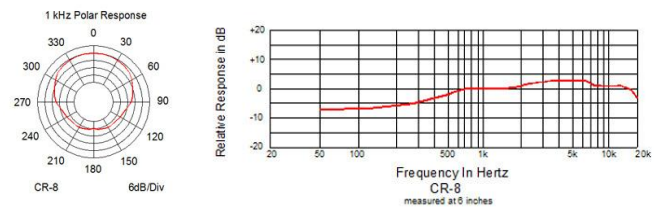

Technical Specifications

CO-8 Omni Element: Waterproof Back Electret Condenser
Pattern: Omnidirectional
Waterproof Rating: IP 57
Element Diameter: 3 mm
Frequency: 20Hz ~ 20kHz
Hi Sensitivity: -43 dB 1V/Pa (± 3 dB at 1kHz)
Maximum SPL: 136 dB SPL
Output Impedance: 1,400 Ω ± 30% (at 1kHz)
Operating Voltage: 1 ~ 10 V
Cable Length: 4 ft .077 in. + connector
Net Weight: 0.6 oz
Colors: Beige, Brown or Black
X-Connectors: TA3F, TA4F, TA5F, lockable 3.5mm, Hirose, Lemo-style
Boom Flexibility: Bendable to 360°
Boom Placement: Left or Right
Headframe Sizing: Adjustable, collapsible, reversible
Included Accessories: Windscreen, SLIDER1 cable clip, alligator cable clip, storage box

CO-8WD Waterproof Omni Headset

CR-8D Cardioid Headset

CR-8 Cardioid Element: Back Electret Condenser
Pattern: Cardioid
Element Diameter: 4 mm
Frequency: 160Hz ~ 14kHz
Sensitivity: -50 dB 1V/Pa (± 3dB at 1kHz)
Maximum SPL: 135 dB SPL
Output Impedance: 1,700 Ω ± 30% (at 1kHz)
Operating Voltage: 1 ~ 10 V
Cable Length: 4 ft .077 in. + connector
Net Weight: 0.6 oz
Colors: Beige, Brown or Black
X-Connectors: TA3F, TA4F, TA5F, lockable 3.5mm, Hirose, Lemo-style
Boom Flexibility: Bendable to 360°
Boom Placement: Left or Right
Headframe Sizing: Adjustable, collapsible, reversible
Included Accessories: Larger windscreen, SLIDER1 cable clip, alligator cable clip, storage box