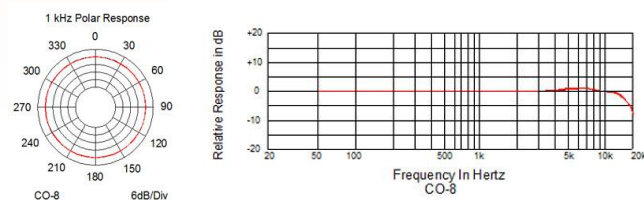

SERIES 8™

microphones

CO | CR CLASSICS

Headset Models: CO-8WD | CR-8D

Omnidirectional or Cardioid Elements

Sizable Headframes for Steadiness

Our headset microphones are a great choice for active speakers or performers because the dual earhooks help the microphone sit firmly in place. The boom of the headset microphone can be adjusted for longer or shorter lengths to obtain—and maintain—an optimal position at the corner of the mouth. These tiny 3mm headset microphone elements are small in size, but big in performance and durability. Both headsets offer our flagship "unbreakable boom" bendable to 360°.

Technical Specifications

CO-8 Omni Element: Waterproof Back Electret Condenser
Pattern: Omnidirectional
Waterproof Rating: IP 57
Element Diameter: 3 mm
Frequency: 20Hz ~ 20kHz
Hi Sensitivity: -43 dB 1V/Pa (± 3 dB at 1kHz)
Maximum SPL: 136 dB SPL
Output Impedance: 1,400 Ω ± 30% (at 1kHz)
Operating Voltage: 1 ~ 10 V
Cable Length: 4 ft .077 in. + connector
Net Weight: 0.6 oz
Colors: Beige, Brown or Black
X-Connectors: TA3F, TA4F, TA5F, lockable 3.5mm, Hirose, Lemo-style
Boom Flexibility: Bendable to 360°
Boom Placement: Left or Right
Headframe Sizing: Adjustable, collapsible, reversible
Included Accessories: Windscreen, SLIDER1 cable clip, alligator cable clip, storage box

CO-8WD Waterproof Omni Headset

CR-8D Cardioid Headset

CR-8 Cardioid Element: Back Electret Condenser
Pattern: Cardioid
Element Diameter: 4 mm
Frequency: 160Hz ~ 14kHz
Sensitivity: -50 dB 1V/Pa (± 3dB at 1kHz)
Maximum SPL: 135 dB SPL
Output Impedance: 1,700 Ω ± 30% (at 1kHz)
Operating Voltage: 1 ~ 10 V
Cable Length: 4 ft .077 in. + connector
Net Weight: 0.6 oz
Colors: Beige, Brown or Black
X-Connectors: TA3F, TA4F, TA5F, lockable 3.5mm, Hirose, Lemo-style
Boom Flexibility: Bendable to 360°
Boom Placement: Left or Right
Headframe Sizing: Adjustable, collapsible, reversible
Included Accessories: Larger windscreen, SLIDER1 cable clip, alligator cable clip, storage box